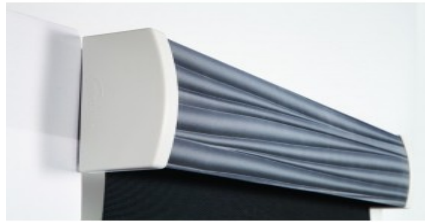

Impulse RV All-in-One Blinds + Valance Buying Guide

1. Do you want Day/Night (Double) roller shades or only a Day OR Night (Single) roller shade?
2. What is your window width? Add 2-1/2" = _____ Minimum Width
3. What is your window height? Add 5" = _____ Minimum Drop
4. Click to customize with options, see price, add to cart or wish list...

Style	Minimum Width	Minimum Drop	Click link in this column to customize YOUR blind
Double Day and Night Roller Shades + Valance	13" to 18"	12" to 32"	Click Here to View Product
		33" to 48"	Click Here to View Product
		N/A	
	18-1/2" to 38"	12" to 32"	Click Here to View Product
		33" to 48"	Click Here to View Product
		49" to 65"	Click Here to View Product
	38-1/2" to 58"	12" to 32"	Click Here to View Product
		33" to 48"	Click Here to View Product
		49" to 65"	Click Here to View Product
	58-1/2" to 72"	12" to 32"	Click Here to View Product
		33" to 48"	Click Here to View Product
		49" to 65"	Click Here to View Product
	72-1/2" to 80"	12" to 32"	Click Here to View Product
		33" to 48"	Click Here to View Product
		49" to 65"	Click Here to View Product